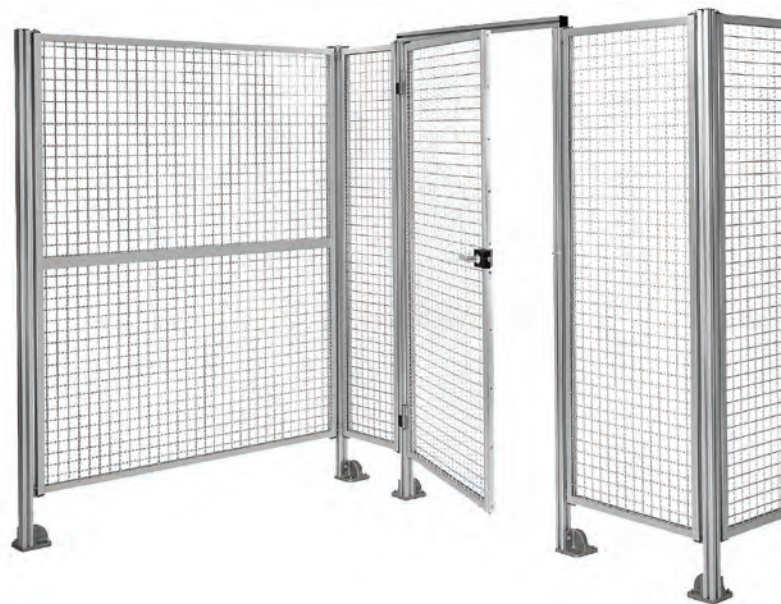

Thorite
AIR · FLUID · POWER · PERFORMANCE

ALUMINIUM MODULAR ASSEMBLY SYSTEM

Aluminium Modular Assembly System

Bespoke Assembly Solutions

- *Workstations*
- *Factory Safety Fencing*
- *KanBan Flow Racks*
- *Machine Frames*
- *Jigs and Fixtures*
- *Machine Guarding*
- *Access Platforms*