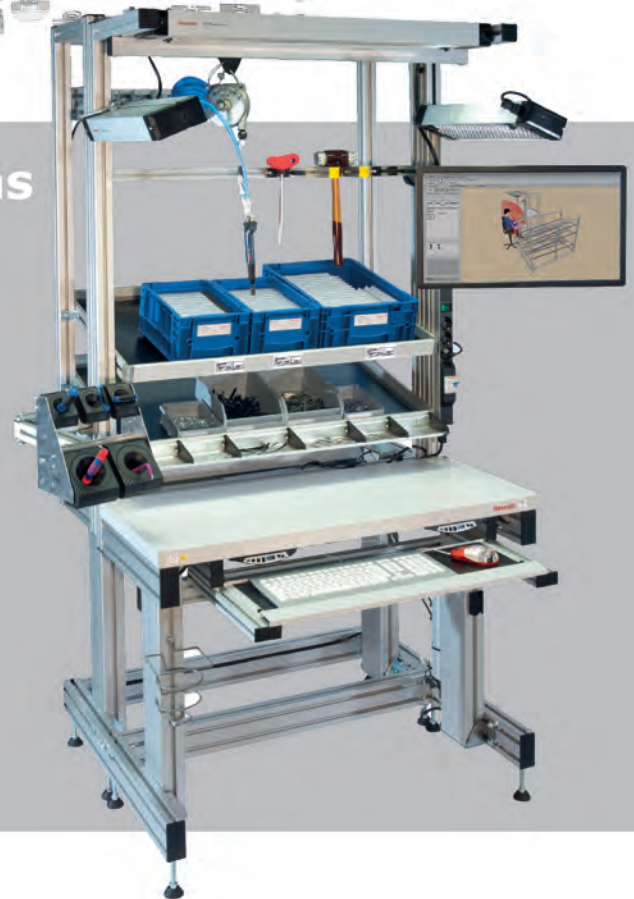

Thorite
AIR · FLUID · POWER · PERFORMANCE

ALUMINIUM MODULAR ASSEMBLY SYSTEM

Aluminium Modular Assembly System

Bespoke Assembly Solutions

- *Workstations*
- *Factory Safety Fencing*
- *KanBan Flow Racks*
- *Machine Frames*
- *Jigs and Fixtures*
- *Machine Guarding*
- *Access Platforms*